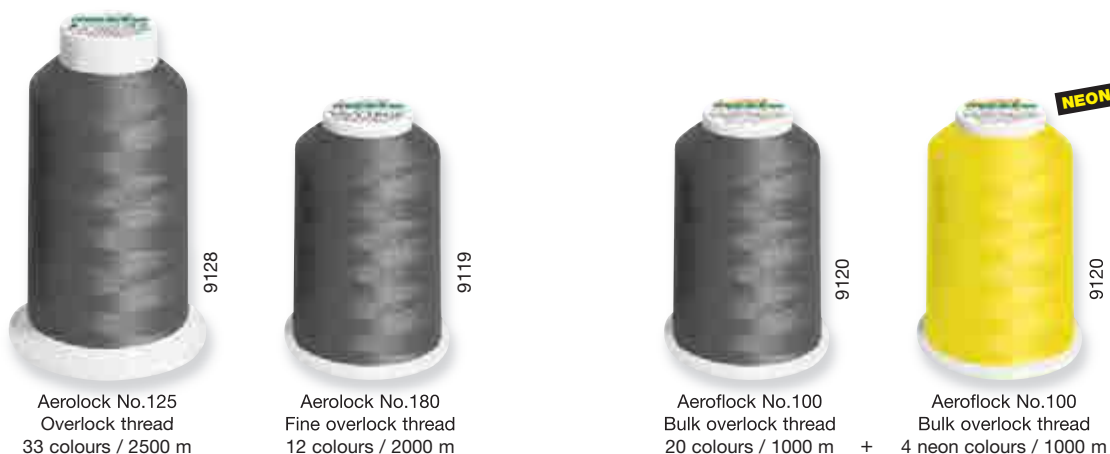

Aeroflock is a voluminous and fluffy overlock thread especially for elastic requirements such as lingerie, sportswear and swimwear. Shrink-free and ideal care qualities. Also great for decorative seams.